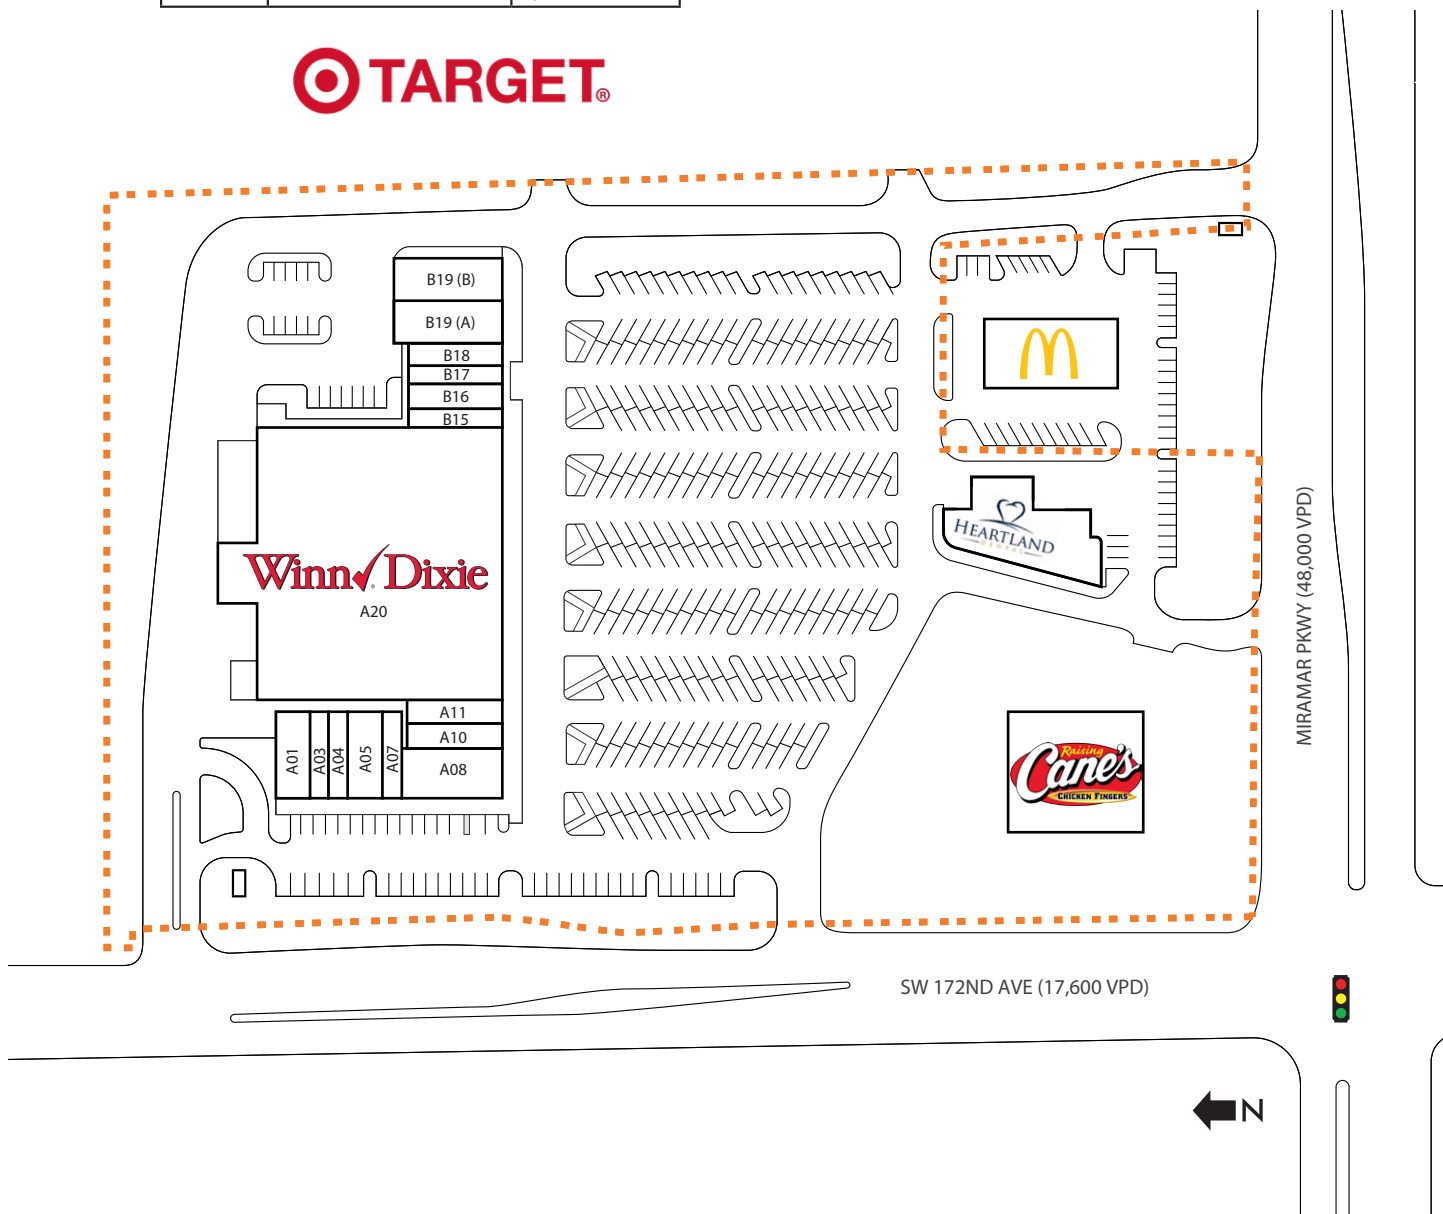

- Strategically located on Miramar Parkway with 65,600 Daily Traffic Count at property intersection
- Affluent trade area with average household income within 2 miles exceeding \$132,000
- Property is shadow anchored by adjoining SuperTarget adding cross-shopping traffic to center

| Space # | Tenant | Square Footage |
|---------|-----------------------|----------------|
| A01 | Primo's Pizza & Pasta | 2,100 |
| A03 | Dryclean USA | 1,050 |
| A04 | Orient Chef | 1,050 |
| A05 | Pinch A Penny | 2,100 |
| A07 | The Bean Jar | 1,050 |
| A08 | Winn-Dixie Liquor | 3,200 |
| A10 | Quest Diagnostics | 1,587 |
| A11 | Pack n Ship | 1,563 |
| A20 | Winn-Dixie | 1,250 |

| Space # | Tenant | Square Footage |
|---------|-----------------------|----------------|
| B15 | Sally's Beauty Supply | 1,500 |
| B16 | She She's Closet | 1,125 |
| B17 | Diamond Nails & Spa | 1,125 |
| B18 | Luxury Hair Studio | 1,313 |
| B19 (A) | Gymnastics | 2,800 |
| B19 (B) | Vape Shop | 2,800 |
| OP 1 | Raising Cane's | 2,700 |
| OP 2 | Heartland Dental | 3,531 |

carter's

F&S

RK Shoppes at Monarch Lakes

Publix

State Farm

SUBWAY

Banfield PET HOSPITAL

DUNKIN'