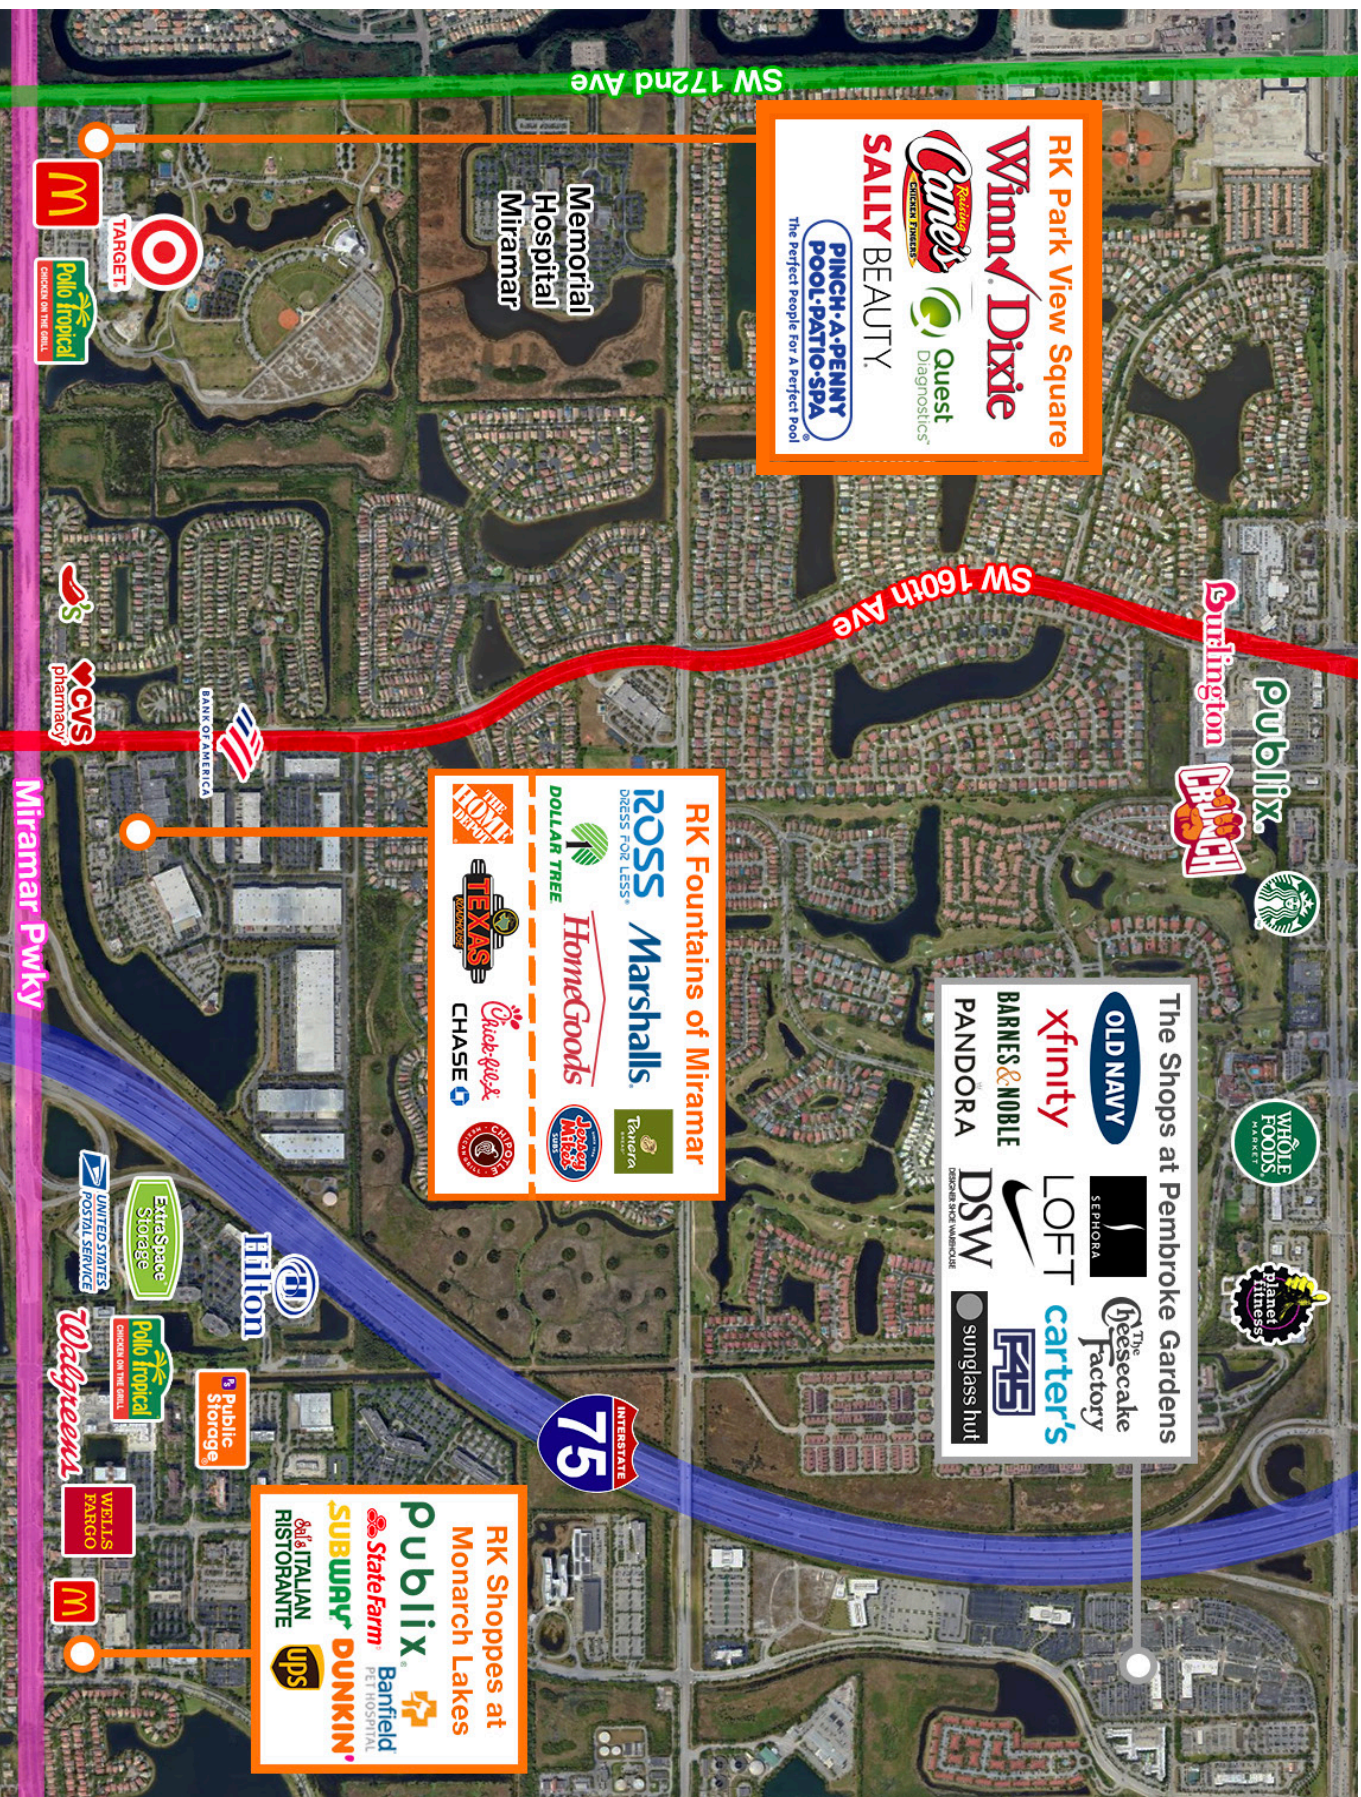

RK PARK VIEW SQUARE

17041 - 17195 Miramar Pkwy, Miramar, FL 33027

RK Park View Square

Winn-Dixie

Quest Diagnostics

SALLY BEAUTY

PINCH-A-PENNY POOL-PATIO-SPA
The Perfect People for a Perfect Pool

RK Fountains of Miramar

ROSS DRESS FOR LESS®

Marshall's

HomeGoods

Chase

Chase

Planet Fitness

Planet Fitness

The Shops at Pembroke Gardens

OLD NAVY

xfinity

BARNES & NOBLE

PANDORA

LOFT

DSW

sun-glass hut

The Ice-secake Factory

carter's

F&S

RK Shoppes at Monarch Lakes

Publix

State Farm

SUBWAY

Banfield PET HOSPITAL

DUNKIN'

UPS

Memorial Hospital Miramar

McDonald's

TARGET

Polo Tropical

CVS Pharmacy

Bank of America

Hilton

ExtraSpace Storage

Public Storage

Walgreens

Wetzel's FARGO

McDonald's